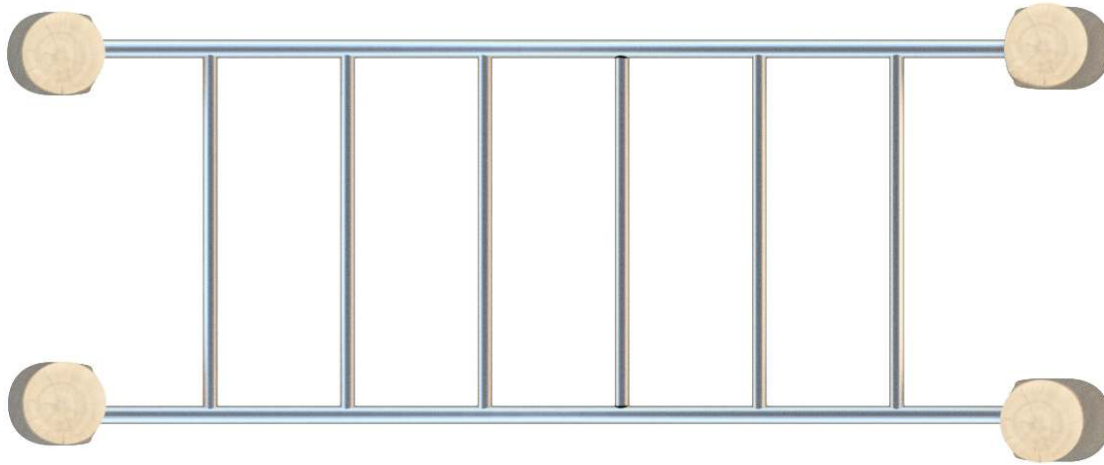

SOCIALIZING

CLIMBING

INFORMATION ABOUT THE PRODUCT

Dimensions	ca.95 x 240 cm
Safety zone	ca.432 x 577 cm
Overall height	ca.178 cm
Free fall height	ca.178 cm
Amount of users	3 persons
Product complies with EN 1176-1:2017-12	YES
Availability of spare parts	YES
Age range	3-12
<small>According to EN 1176-1:2017-12 norm, the product requires applying a safety surface according to the product's free fall height.</small>	

Visualisation is for reference only,  
actual appearance may vary.

SCALE 1:100

MATERIALS:

NATURAL ROBINIA WOOD

ELEMENTS  
CONSTRUCTION  
MADE OF STAINLESS STEEL  
ASISI 304