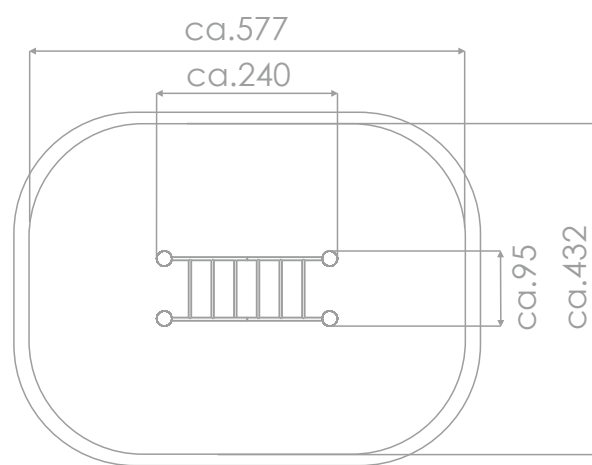

SOCIALIZING

CLIMBING

INFORMATION ABOUT THE PRODUCT

Dimensions	ca.95 x 240 cm
Safety zone	ca.432 x 577 cm
Overall height	ca.178 cm
Free fall height	ca.178 cm
Amount of users	3 persons
Product complies with EN 1176-1:2017-12	YES
Availability of spare parts	YES
Age range	3-12
<small>According to EN 1176-1:2017-12 norm, the product requires applying a safety surface according to the product's free fall height.</small>	

Visualisation is for reference only,  
actual appearance may vary.

SCALE 1:100

MATERIALS:

NATURAL ROBINIA WOOD

ELEMENTS  
CONSTRUCTION  
MADE OF STAINLESS STEEL  
ASISI 304